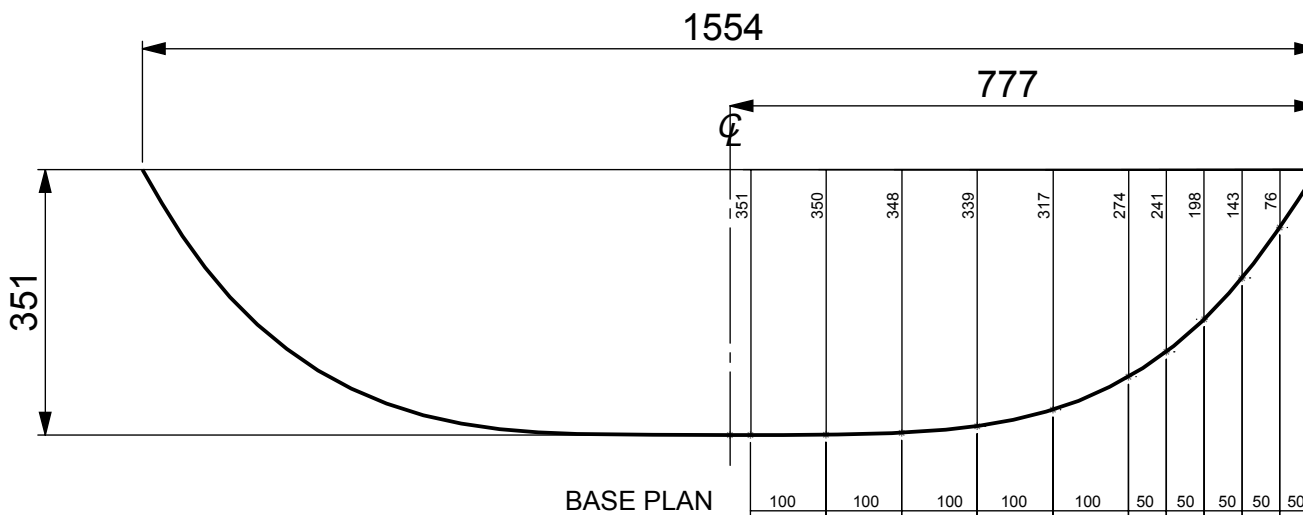

FRONT VIEW

SIDE VIEW

BASE PLAN

 <p>20 Taurus Place Bromley, Christchurch New Zealand Phone (03) 381 1149 Fax (03) 381 1150 Email boatscreens@seathru.co.nz</p> <p><small>COPYRIGHT © 2008</small></p>	TITLE: Kiwi 03