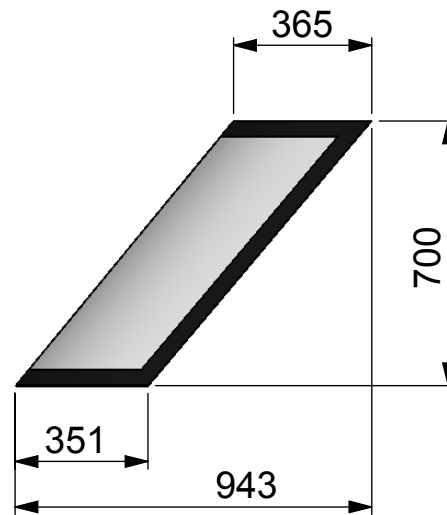

FRONT VIEW

SIDE VIEW

BASE PLAN

 <p>20 Taurus Place Bromley, Christchurch New Zealand Phone (03) 381 1149 Fax (03) 381 1150 Email boatscreens@seathru.co.nz</p> <p><small>COPYRIGHT © 2008</small></p>	TITLE: Kiwi 03